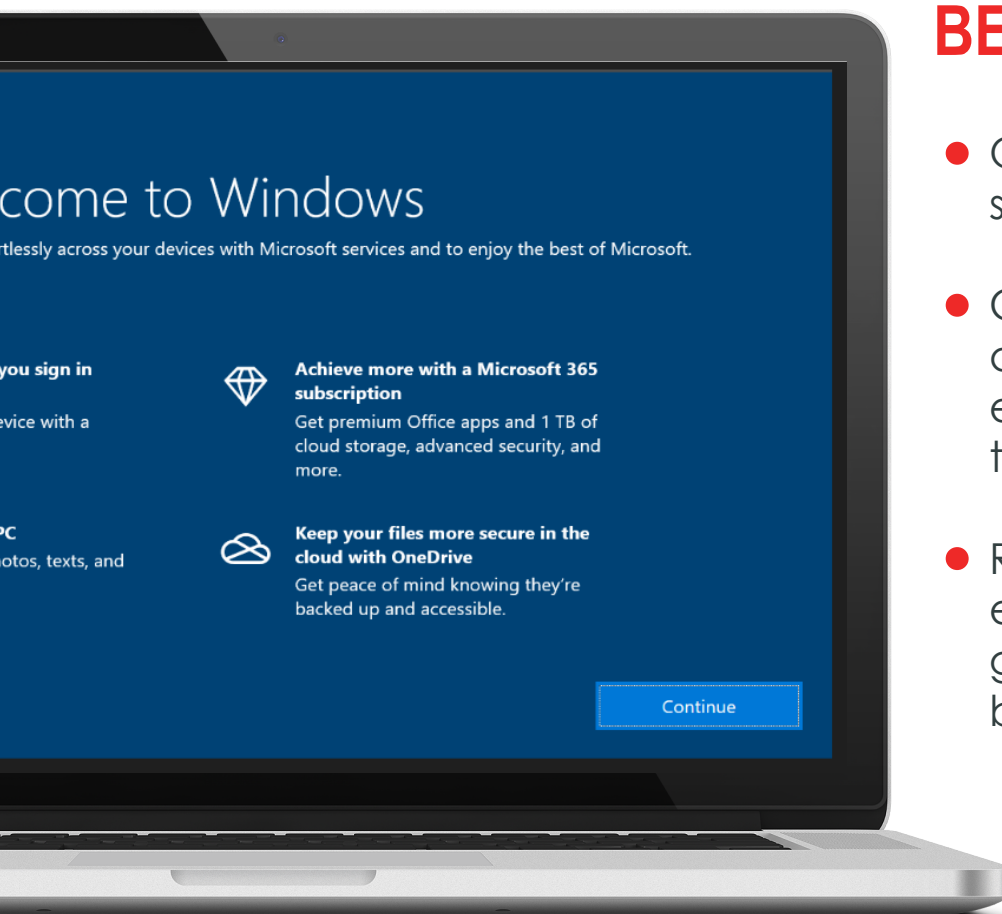

Developed with **security & compliance** in mind to keep your organization safe.

By implementing the necessary technologies, digital tools, & procedures you can mitigate risks often associated with remote work.

PROVISIONING CAN BE SIMPLIFIED!

BENEFITS

- Quick deployment with a simple user experience
- Consistent and quality assured to make sure everyone has what they need
- Rapid device recovery ensures your team can get back to delivering business value quickly

Contact us today. *Ascend can help.*